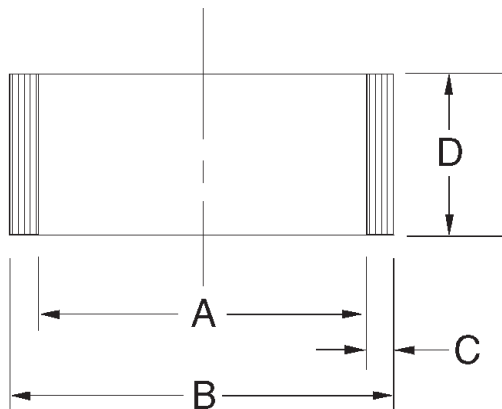

Nylon Wearbands

Wear rings are used to prevent metal to metal contact of moving parts in hydraulic and pneumatic cylinders. They also center the piston and rod for optimum seal life. The glass-filled nylon material offers compressive strengths similar to most metals used for this purpose and will ingest contaminants such as metal chips, thus avoiding scoring and seal damage.

Nylon wearbands are easily cut down from larger sizes to fit any size piston or rod. Consult sales for sizes not shown.

Part Number	O. D. B	Width D	Max. Wall	Price
WB0100-0125-045-N1-B	1	1/8	.045	$ 1.91
WB0100-0187-093-N1-B	1	3/16	3/32	$ 1.97
WB0116-0500-080-N1-B	1.160	1/2	.080	$ 4.00
WB0116-0625-080-N1-A	1.160	5/8	.080	$ 4.00
WB0125-0187-093-N1-B	1-1/4	3/16	3/32	$ 2.07
WB0125-0250-076-N1-B	1-1/4	1/4	.076	$ 2.04
WB0125-0250-125-N1-B	1-1/4	1/4	1/8	$ 2.05
WB0125-0437-125-N1-B	1-1/4	7/16	1/8	$ 2.32
WB0125-0500-125-N1-B	1-1/4	1/2	1/8	$ 2.25
WB0125-1000-125-N1-B	1-1/4	1	1/8	$ 2.70
WB0125-1500-062-N1-B	1-1/4	1-1/2	1/16	$ 2.70
WB0125-0375-093-N1-B	1.259	3/8	3/32	$ 2.00
WB0141-0625-080-N1-A	1.410	5/8	.080	$ 4.23
WB0150-0187-091-N1-A	1-1/2	3/16	.091	$ 2.34
WB0150-0250-125-N1-B	1-1/2	1/4	1/8	$ 2.19
WB0150-0375-125-N1-B	1-1/2	3/8	1/8	$ 2.26
WB0150-0500-125-N1-B	1-1/2	1/2	1/8	$ 4.17
WB0150-0750-125-N1-B	1-1/2	3/4	1/8	$ 2.49
WB0153-0250-062-N1-B	1.530	1/4	1/16	$ 2.04
WB0153-0250-125-N1-B	1.530	1/4	1/8	$ 2.19
WB0162-0500-085-N1-B	1-5/8	1/2	.085	$ 3.14
WB0162-0750-085-N1-B	1-5/8	3/4	.085	$ 7.93
WB0162-0750-125-N1-B	1-5/8	3/4	1/8	$ 7.08
WB0162-1000-062-N1-A	1-5/8	1	1/16	$ 3.24
WB0167-0500-085-N1-B	1.670	1/2	.085	$ 2.29
WB0168-0187-098-N1-B	1-11/16	3/16	.098	$ 2.04
WB0175-0190-125-N1-B	1-3/4	.190	1/8	$ 2.07
WB0175-0354-128-N1-B	1-3/4	.354	.128	$ 2.32
WB0175-0375-125-N1-B	1-3/4	3/8	1/8	$ 2.35
WB0175-0500-125-N1-B	1-3/4	1/2	1/8	$ 2.45
WB0175-0750-125-N1-B	1-3/4	3/4	1/8	$ 2.33
WB0177-0375-093-N1-B	1.771	3/8	3/32	$ 2.29
WB0187-0190-125-N1-B	1-7/8	.190	1/8	$ 2.19
WB0187-0193-098-N1-B	1-7/8	.193	.098	$ 2.19
WB0187-0375-125-N1-B	1-7/8	3/8	1/8	$ 2.32
WB0187-0500-125-N1-B	1-7/8	1/2	1/8	$ 2.73
WB0187-0750-125-N1-B	1-7/8	3/4	1/8	$ 2.86
WB0187-1000-062-N1-A	1-7/8	1	1/16	$ 2.19
WB0200-0187-125-N1-B	2	3/16	1/8	$ 2.23
WB0200-0193-098-N1-B	2	.193	.098	$ 2.19