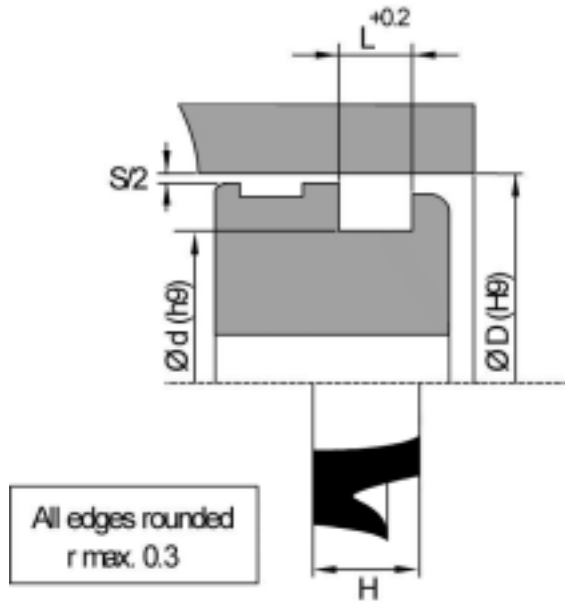

# MUPH Nitrile Piston U-Cups - Metric

These easy to install piston u-seals are perfect for low pressure hydraulic and pneumatic applications. These seals have lower breakaway friction than most urethane u-cups. Also available in viton.

Temperature: -22F to 212F

Pressure: 0 to 1160 psi

Part Number	Inside Dia. d	Outside Dia. D	Height H	Price
MUPH-6X12X4	6	X 12	X 4	\$ 2.25
MUPH-10X16X4	10	X 16	X 4	\$ 2.40
MUPH-12X20X5.5	12	X 20	X 5.5	\$ 2.63
MUPH-14X22X5.5	14	X 22	X 5.5	\$ 4.28
MUPH-17X25X5.5	17	X 25	X 5.5	\$ 2.78
MUPH-18X25X5.5	18	X 25	X 5.5	\$ 3.15
MUPH-24X32X5.5	24	X 32	X 5.5	\$ 3.38
MUPH-28X40X6	28	X 40	X 6	\$ 3.68
MUPH-30X40X7	30	X 40	X 7	\$ 3.90
MUPH-37X45X4	37	X 45	X 4	\$ 6.83
MUPH-40X50X7	40	X 50	X 7	\$ 4.73
MUPH-45X55X7	45	X 55	X 7	\$ 5.25
MUPH-50X60X7	50	X 60	X 7	\$ 5.55
MUPH-53X63X7	53	X 63	X 7	\$ 5.93
MUPH-55X65X7	55	X 65	X 7	\$ 6.38
MUPH-58X70X8.5	58	X 70	X 8.5	\$ 7.95
MUPH-63X75X8.5	63	X 75	X 8.5	\$ 9.00

Part Number	Inside Dia. d	Outside Dia. D	Height H	Price
MUPH-68X80X8.5	68	X 80	X 8.5	\$ 9.90
MUPH-73X85X8.5	73	X 85	X 8.5	\$ 10.80
MUPH-78X90X8.5	78	X 90	X 8.5	\$ 11.85
MUPH-88X100X8.5	88	X 100	X 8.5	\$ 12.68
MUPH-93X105X8.5	93	X 105	X 8.5	\$ 13.73
MUPH-98X110X8.5	98	X 110	X 8.5	\$ 15.00
MUPH-105X120X10	105	X 120	X 10	\$ 16.13
MUPH-110X125X10	110	X 125	X 10	\$ 17.40
MUPH-125X140X10	125	X 140	X 10	\$ 18.68
MUPH-130X145X10	130	X 145	X 10	\$ 19.73
MUPH-135X150X10	135	X 150	X 10	\$ 21.90
MUPH-145X160X10	145	X 160	X 10	\$ 24.53
MUPH-160X180X14	160	X 180	X 14	\$ 44.18
MUPH-176X200X12	176	X 200	X 12	\$ 51.00
MUPH-180X200X14	180	X 200	X 14	\$ 50.48
MUPH-200X220X14	200	X 220	X 14	\$ 56.70
MUPH-230X250X14	230	X 250	X 14	\$ 74.93