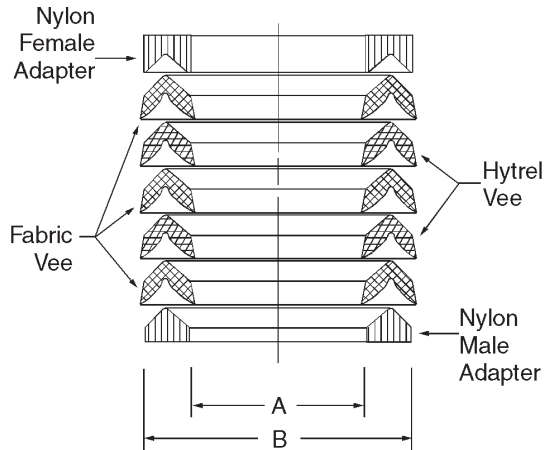

# Individual Vee Packing Components

The next few pages contain a listing of solid vee packing. Most of these sizes correspond to the stack height chart below. Glass filled nylon adapters (for extrusion resistance) and hytrel vees (for dry wiping action) are standard in most sizes under 10" O.D. Also available, are plus and minus adapters for meeting your nonstandard stack height requirements. **NOTE: Not all sizes available in all materials or all components.** Please contact our sales department for more information.

Virtually any size packing, up to 40", can be made from our extensive stock of spiral vee packing. The stack height chart does not apply for spiral packing sets or fabric adapters.

Standard material: Cotton reinforced nitrile rubber is compatible with most petroleum based fluids including gasoline, and can be used in constant temperatures to +250 degrees F.